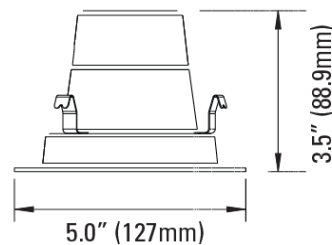

Version	2.0	Date	1/10/17
Prepared By	JC		

PRODUCT SPECIFICATION	
Category	Downlight
Item Number	7177
Stock Code	LED4RL-55L930
Mounting	4" Recessed
Housing Color	White

ELECTRICAL CHARACTERISTICS			
Rated Wattage (W)	9	Replacement Wattage (W)	60
Tested Wattage (W)	9		
Input Voltage (V)	120V	Surge Protect Level	-
Voltage Frequency (Hz)	-	Dimmable	Yes
Input Current (A)	-	AUX (12V) Line	-
Power Factor	>0.9		
THD	<20%		

PHOTOMETRIC CHARACTERISTICS			
Lumen (lm)	550	CCT (K)	3000K
Efficacy (lm/w)	-	Beam Angle (°)	Flood
CRI	>90		

GENERAL CHARACTERISTICS	
Operating Temperature (°F)	-4°F ~ 104°
Storage Temperature (°F)	-4°F ~ 113°
IP Rating	Damp Location
IK Rating	-
Rated Life (Hrs)	35,000
Warranty (Yrs)	3

ACCESSORIES		
Item #	Stock Code	Description

PRODUCT DIMENSIONS		
Width- in / (mm)	5.00"	127
Height- in / (mm)	3.50"	88.9
Depth- in / (mm)	-	-
EPA (ft²)	-	-
Weight (lbs)	0.6	-
Mounting Height (ft)	-	-
Cable Length (ft)	-	-